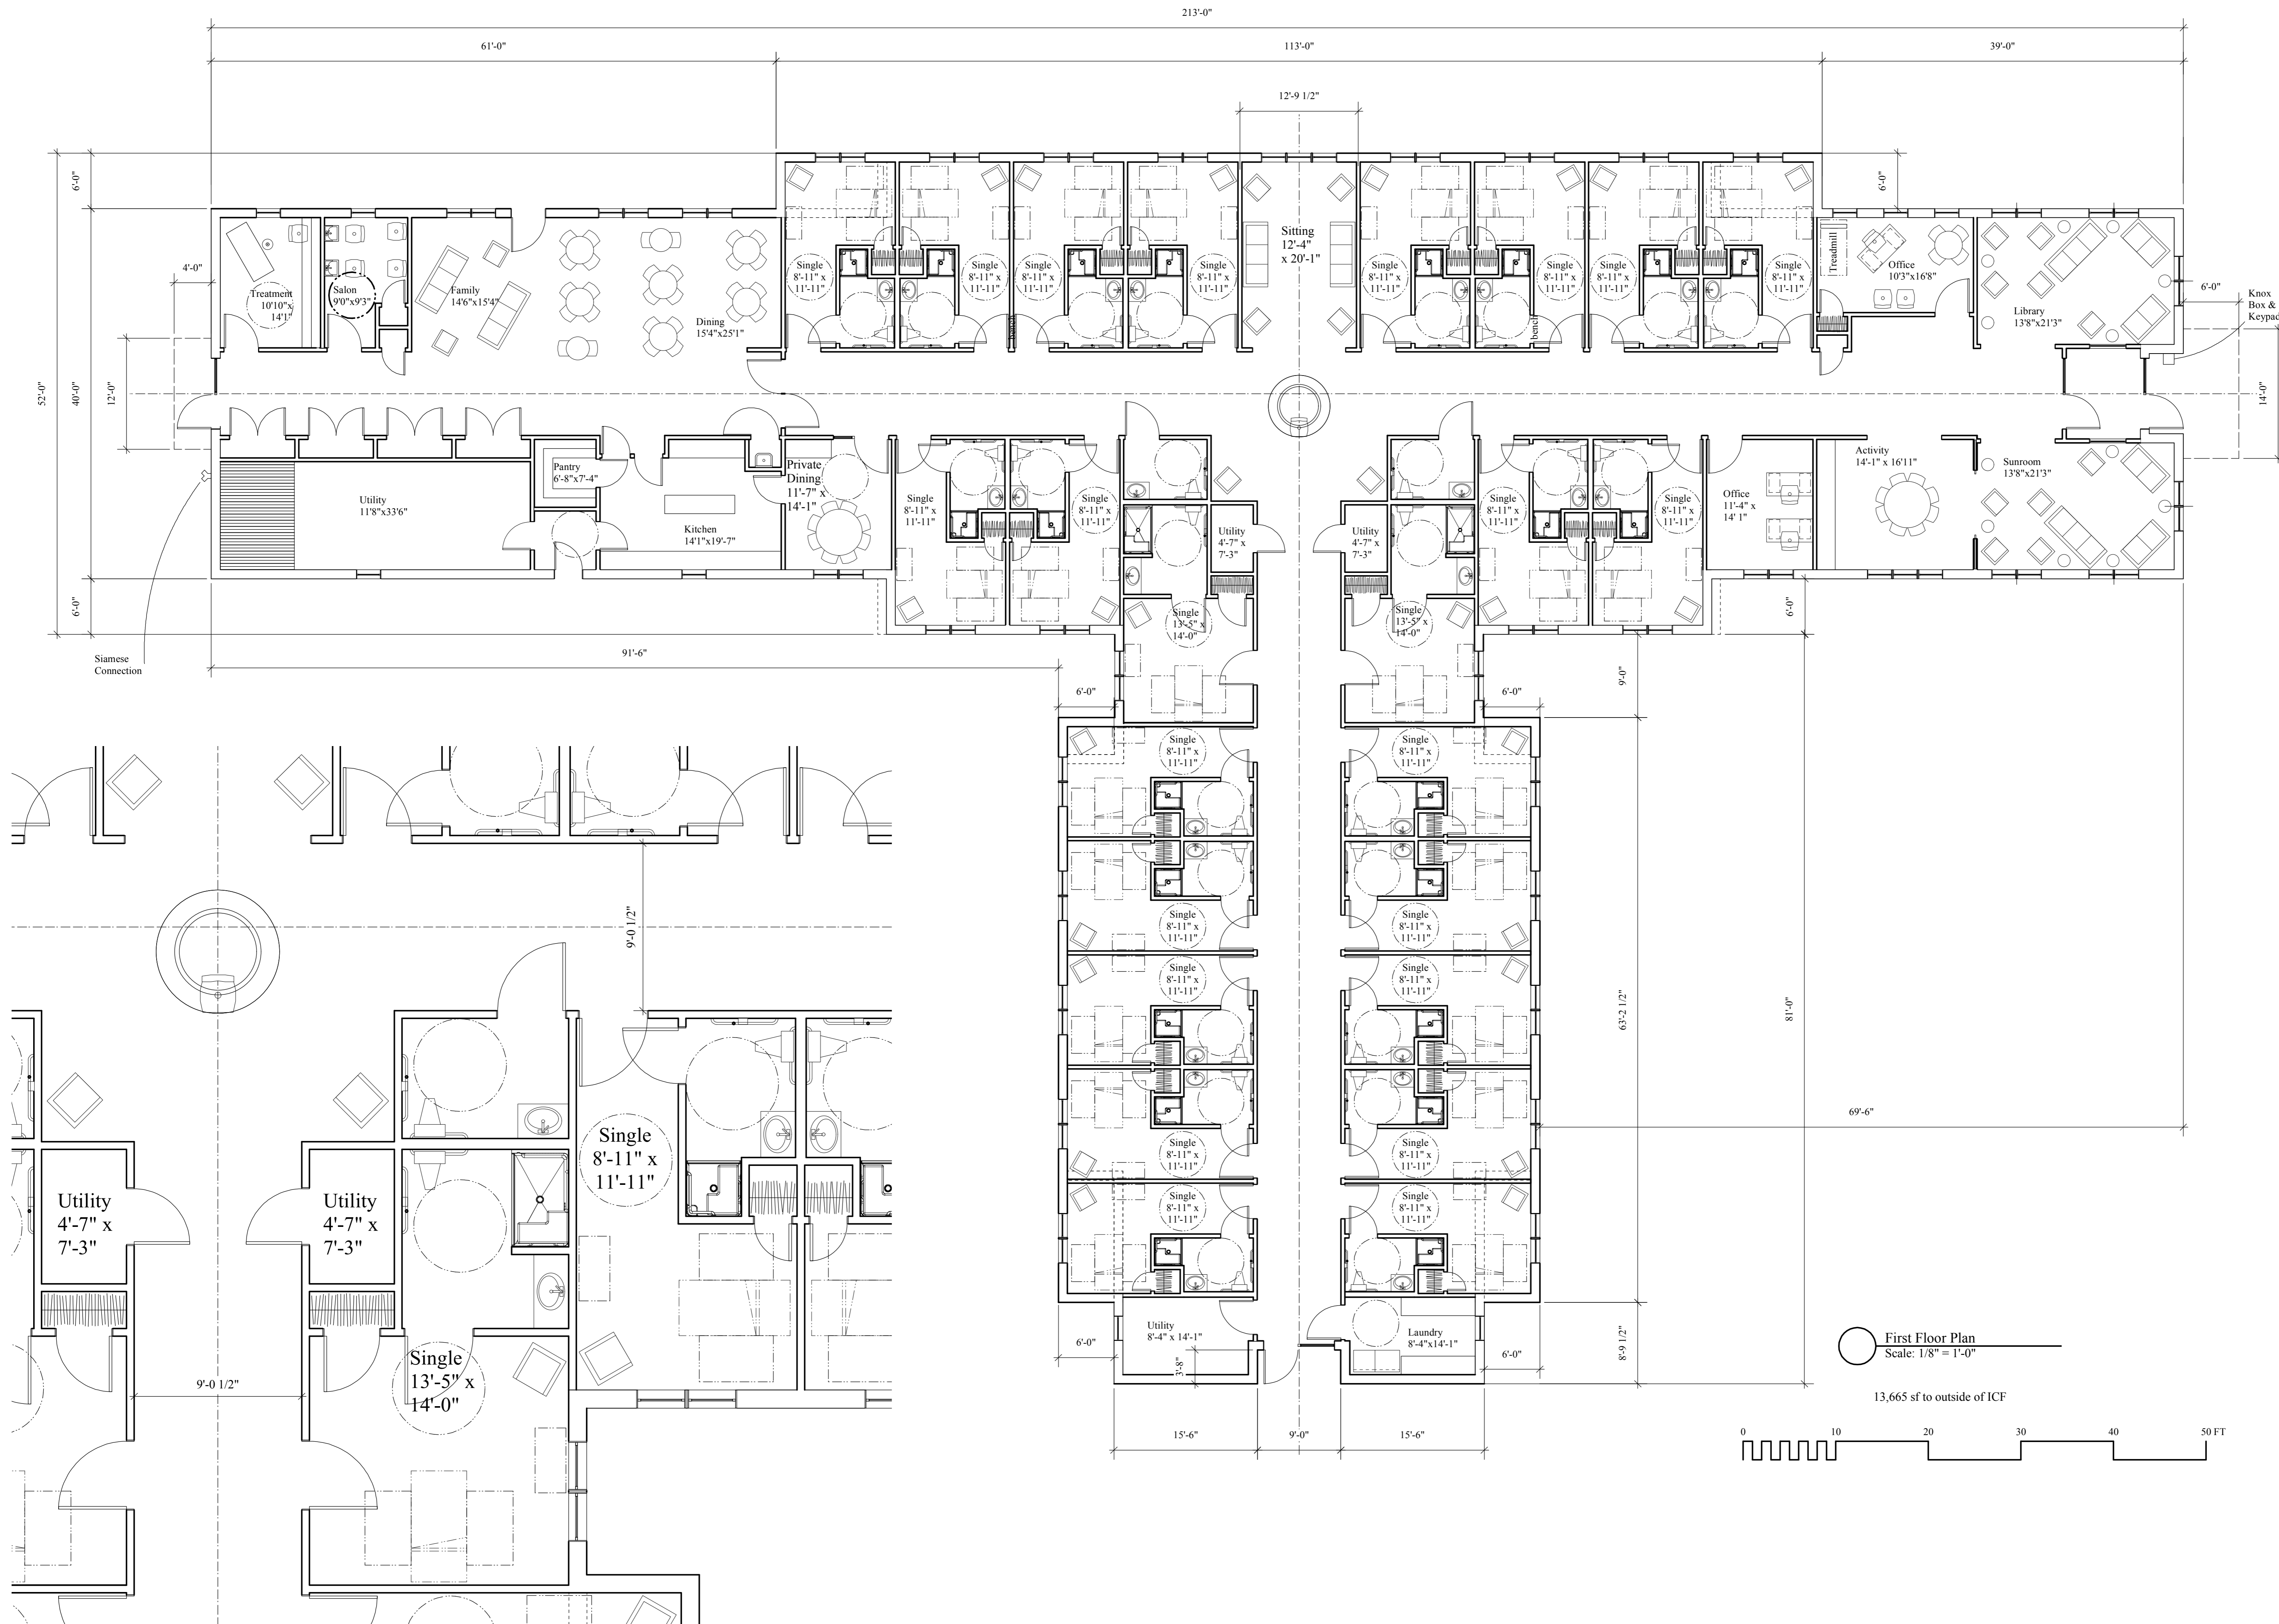

Detail Plan  
Scale: 1/4" = 1'-0"

First Floor Plan  
Scale: 1/8" = 1'-0"

13,665 sf to outside of ICF

**Tony Fallon Architecture**  
501 Barn Door Gap  
603 269 3206  
http://tonyfallon.com

Strafford, New Hampshire  
03884-6233  
tony@tonyfallon.com

copyright  
23 December 2013

Carriage Hill  
Knox Marsh Road  
Madbury, New Hampshire

First Floor  
Plan

Op.32.02

Tony Fallon Architecture  
 501 Barn Door Gap Strafford, New Hampshire 03884-6233  
 603 269 3206 tony@tonyfallon.com  
<http://tonyfallon.com>