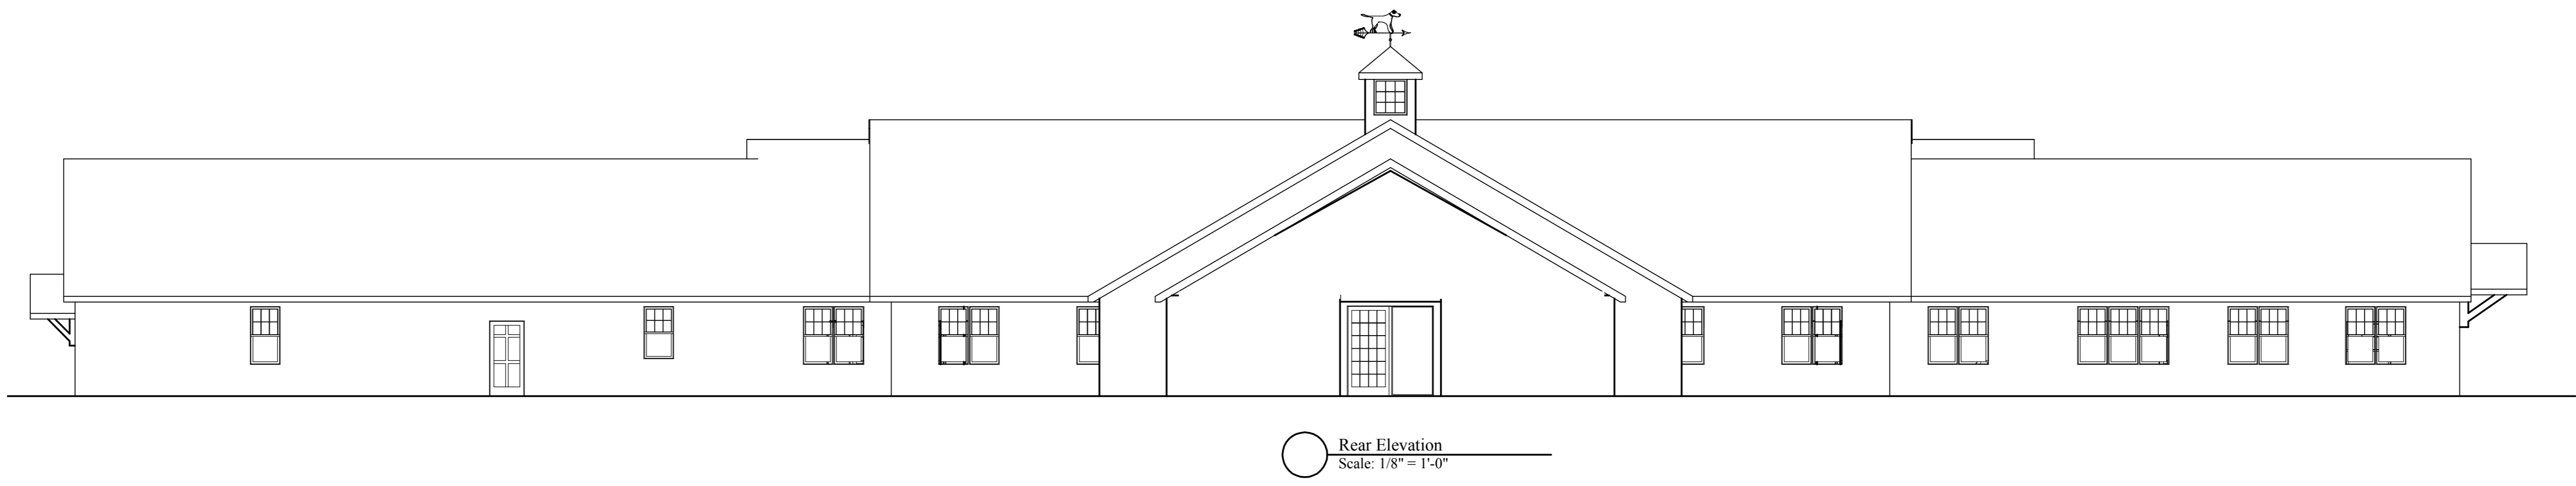

Tony Fallon Architecture
501 Barn Door Gap Strafford, New Hampshire 03884-6233
603 269 3206 tony@tonyfallon.com
<http://tonyfallon.com>

copyright
23 December 2013

Carriage Hill
Knox Marsh Road
Madbury, New Hampshire

Elevations

Op.32.03