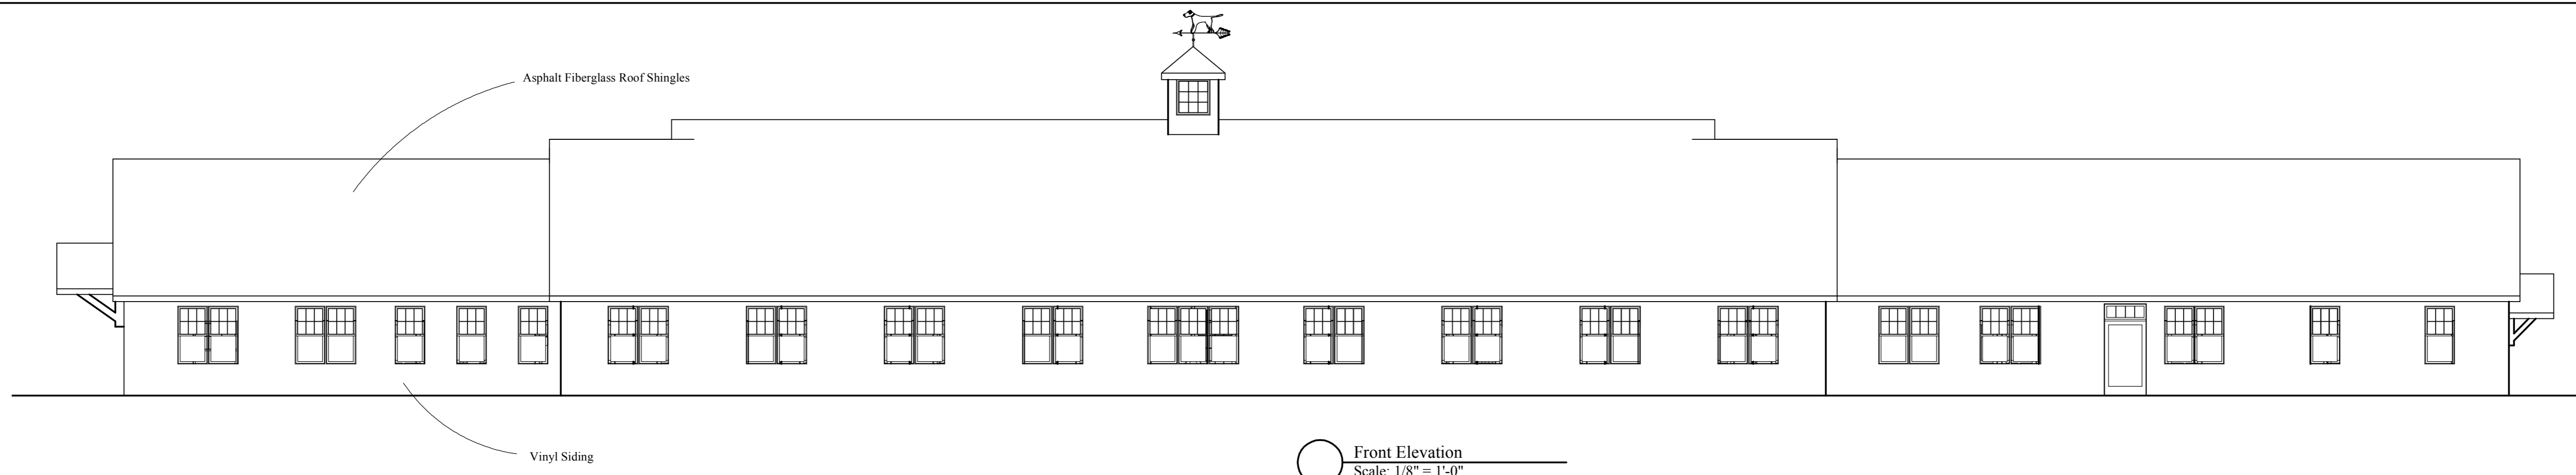

Tony Fallon Architecture
501 Barn Door Gap Strafford, New Hampshire 03884-6233
603 269 3206 tony@tonyfallon.com
<http://tonyfallon.com>

copyright
23 December 2013

Carriage Hill
Knox Marsh Road
Madbury, New Hampshire

Elevations

Op.32.03