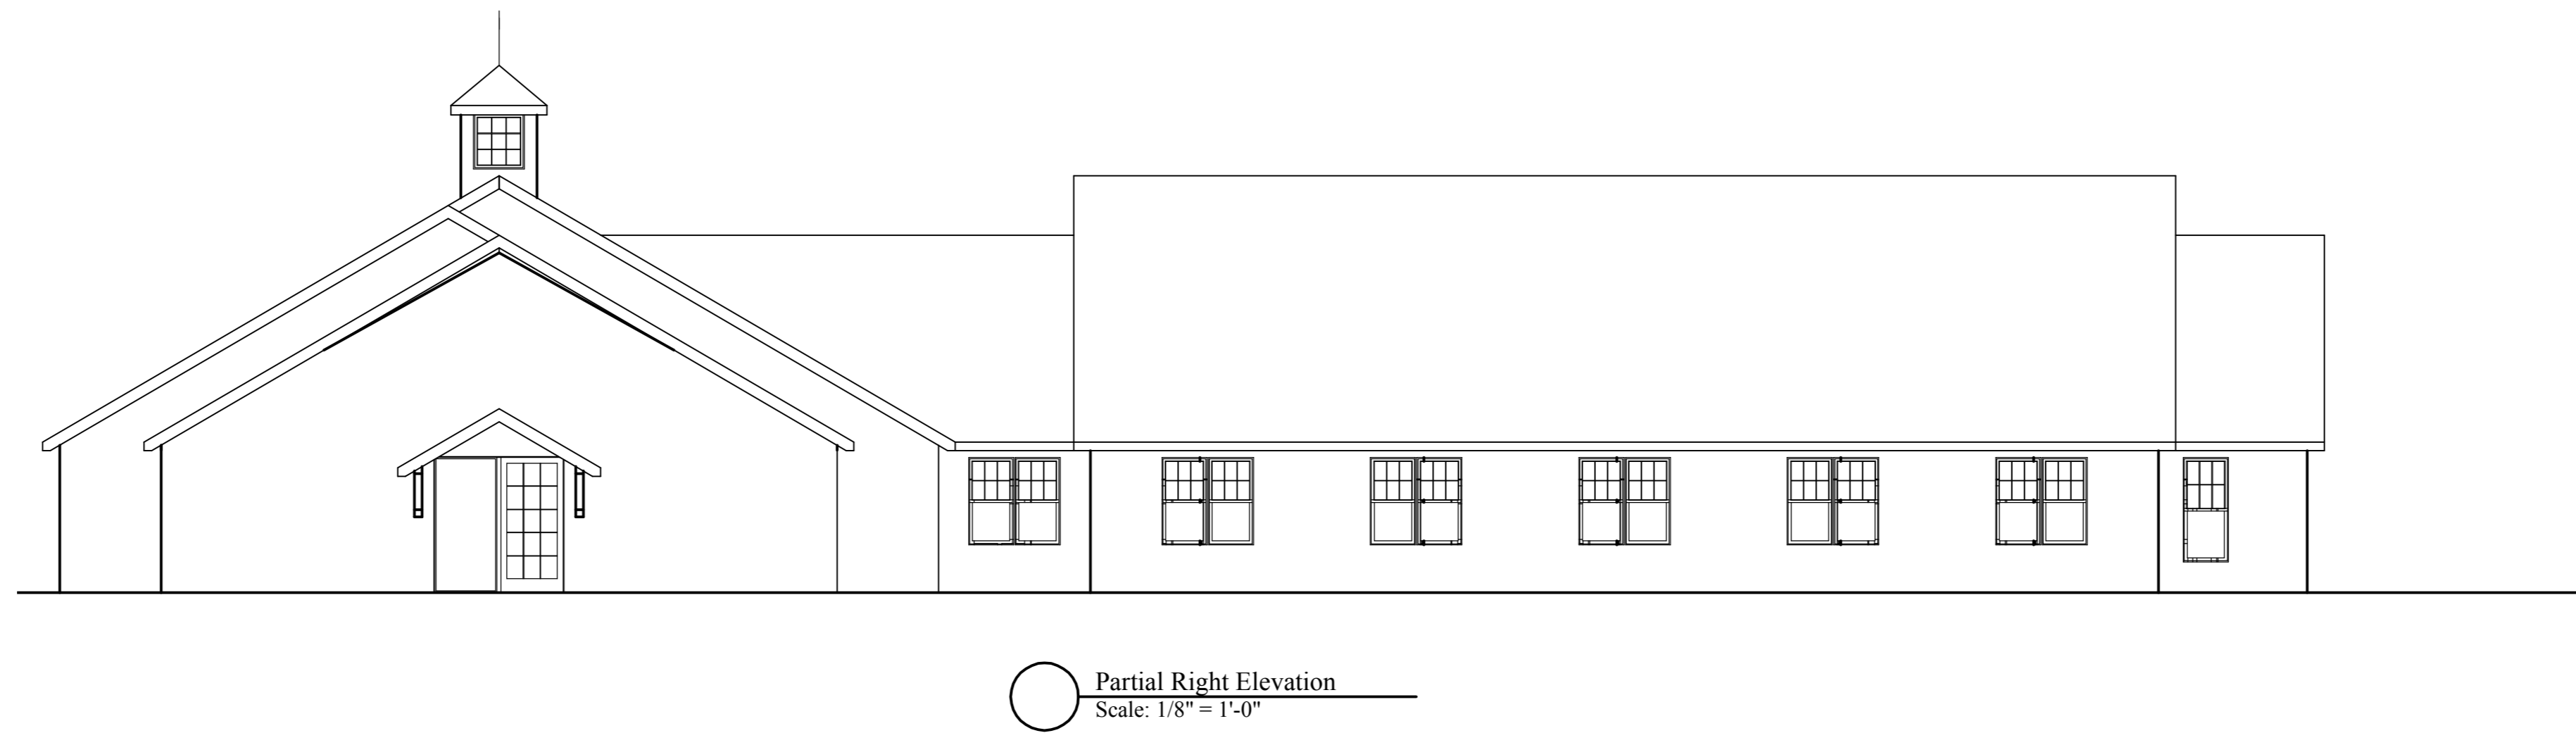

Tony Fallon Architecture
501 Barn Door Gap Strafford, New Hampshire 03884-6233
603 269 3206 tony@tonyfallon.com
<http://tonyfallon.com>

copyright
23 December 2013

Carriage Hill
Knox Marsh Road
Madbury, New Hampshire

Elevations

Op.32.03